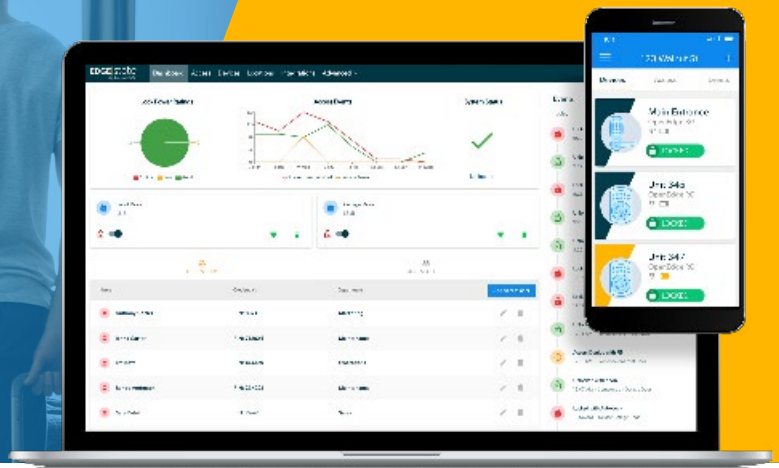

Access control for any vacation rental.

Complete access control and streamlined guest experiences.

RemoteLock's EdgeState software provides complete access control from a single, easy-to-use dashboard. Whether you manage one property or hundreds, RemoteLock is designed to make managing access easy and efficient.

Centralized Control

Manage your properties, locks and user permissions from a computer or smartphone.

Notifications and History

Keep your finger on the pulse of your property's access with email and text notifications, as well as searchable history.

Scale As You Grow

EdgeState scales with your needs – from a single vacation home to large multifamily properties.

Controlled Access at Every Entry

Secure every door on your property, from the front door to garages and elevators.